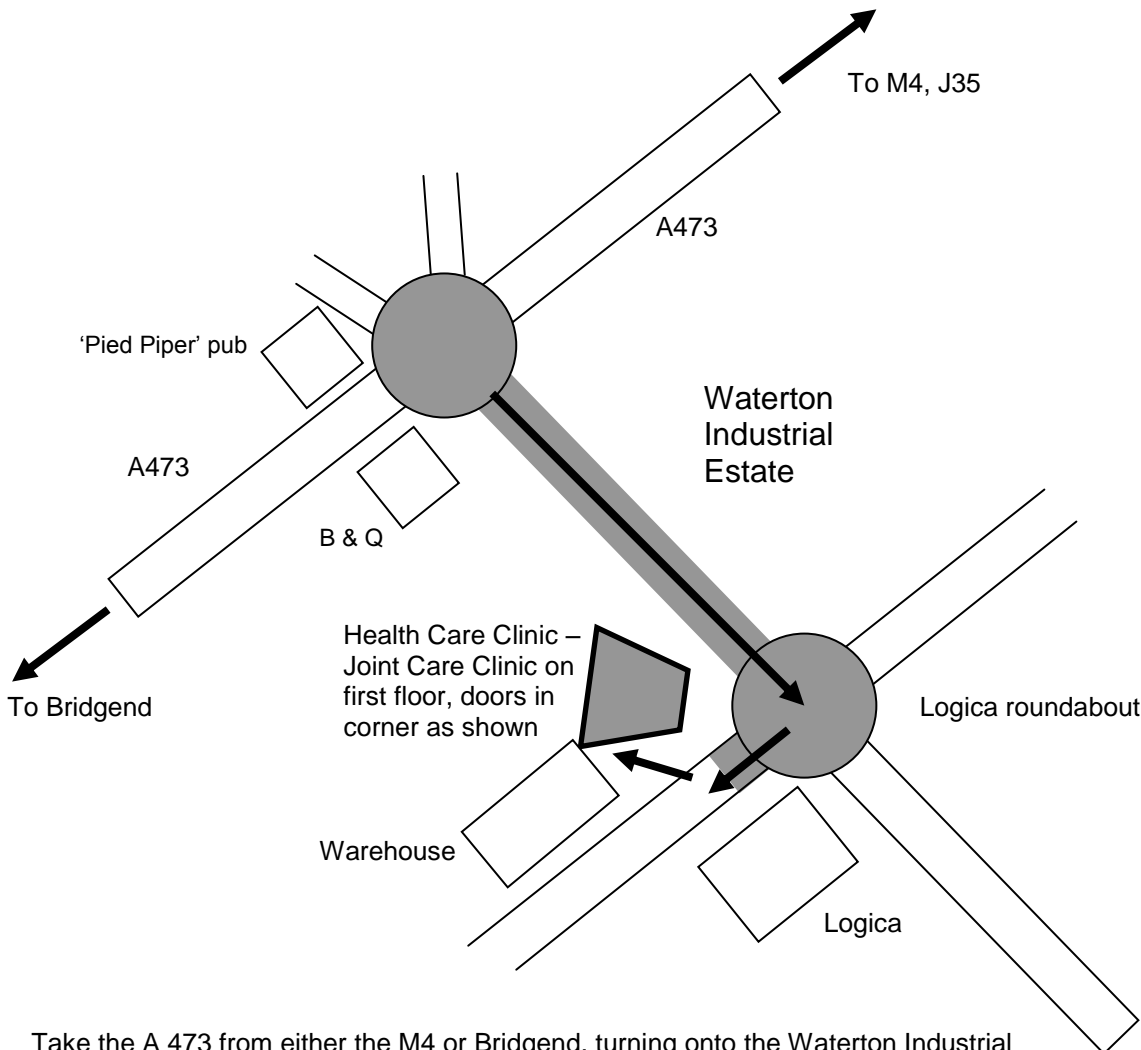

# Directions to Joint Care Clinic Waterton Industrial Estate, Bridgend

Take the A 473 from either the M4 or Bridgend, turning onto the Waterton Industrial estate at the large roundabout bordered by B&Q and the Pied Piper pub. On the industrial estate, after about 400 yards, turn right at the Logica roundabout (3<sup>rd</sup> exit), then turn immediately right into the car park of the Waterton Buildings. The entrance to the clinic is in the back left hand corner of the building as you look, and we are up the stairs on the first floor – please make your way to the waiting / reception area.

**Joint Care Clinic  
HealthCare Clinic  
Waterton Buildings  
Brocastle Avenue  
Waterton Industrial Estate  
Bridgend  
CF31 3US**

**Please follow these directions and DO NOT use a Sat Nav or similar to bring you to clinic as it will take you to the WRONG industrial estate and you may get lost!**